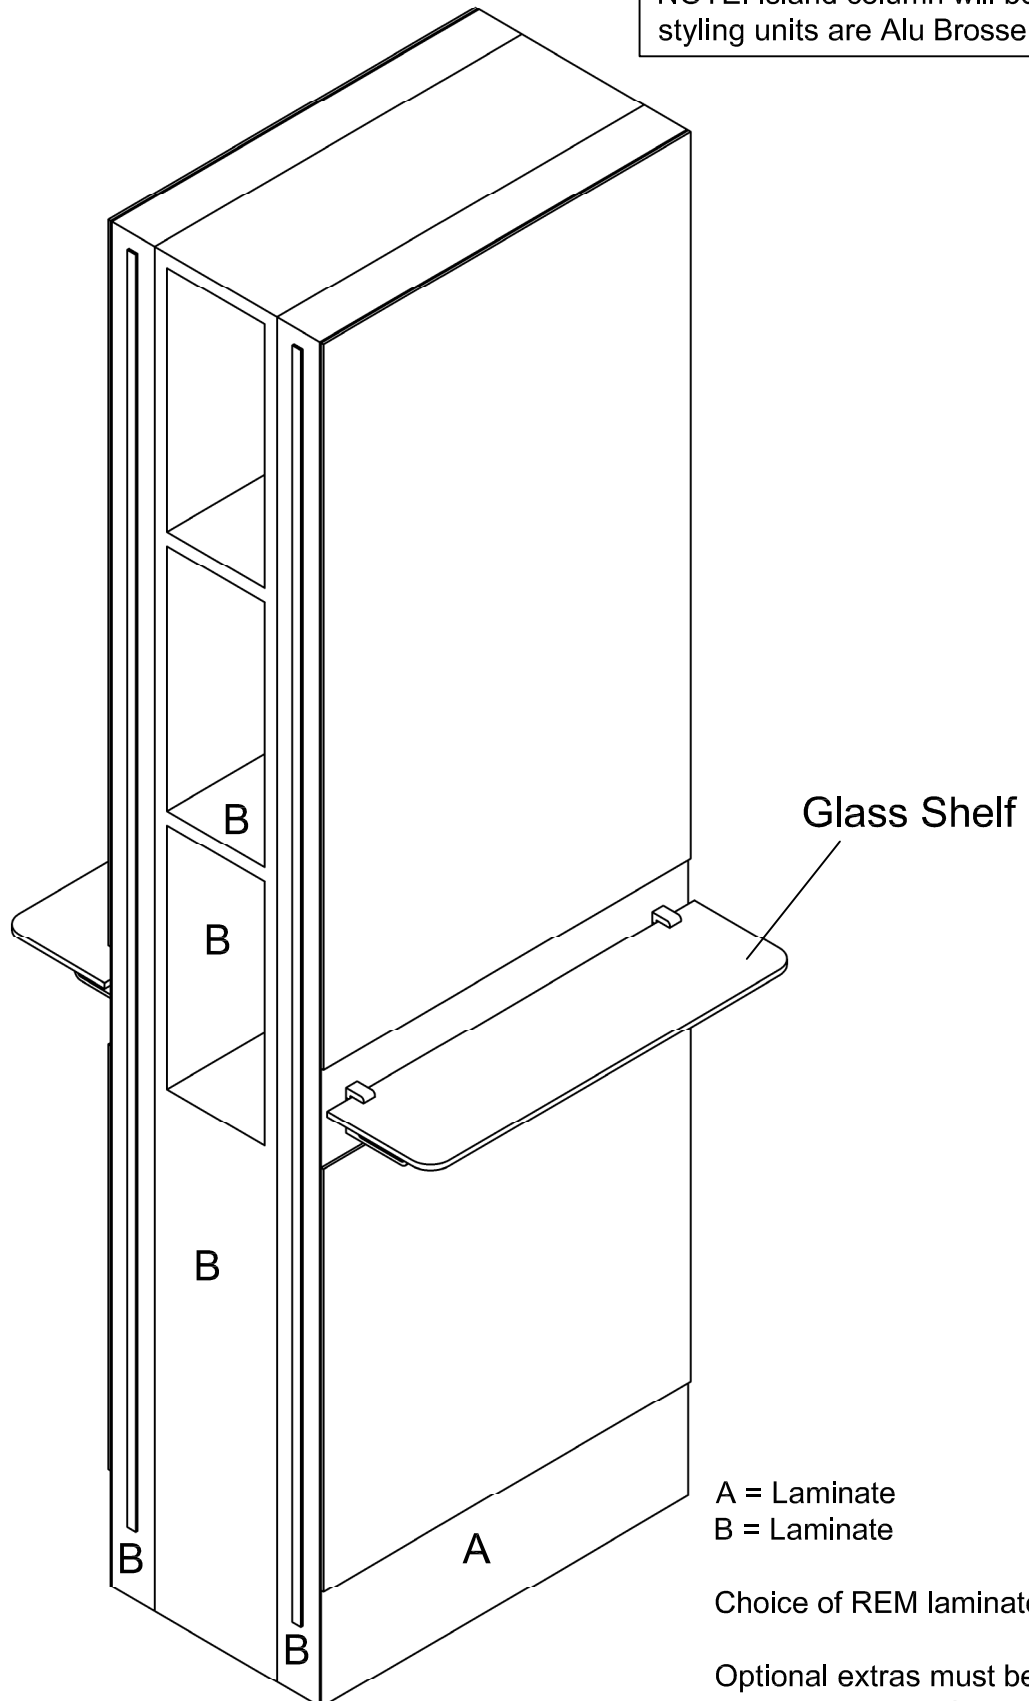

Destiny Island Unit  
05191  
Edition 3-2020

NOTE: island column will be white if styling units are Alu Brosse or Reed

A = Laminate  
B = Laminate

Choice of REM laminates

Optional extras must be clearly detailed at time of order.