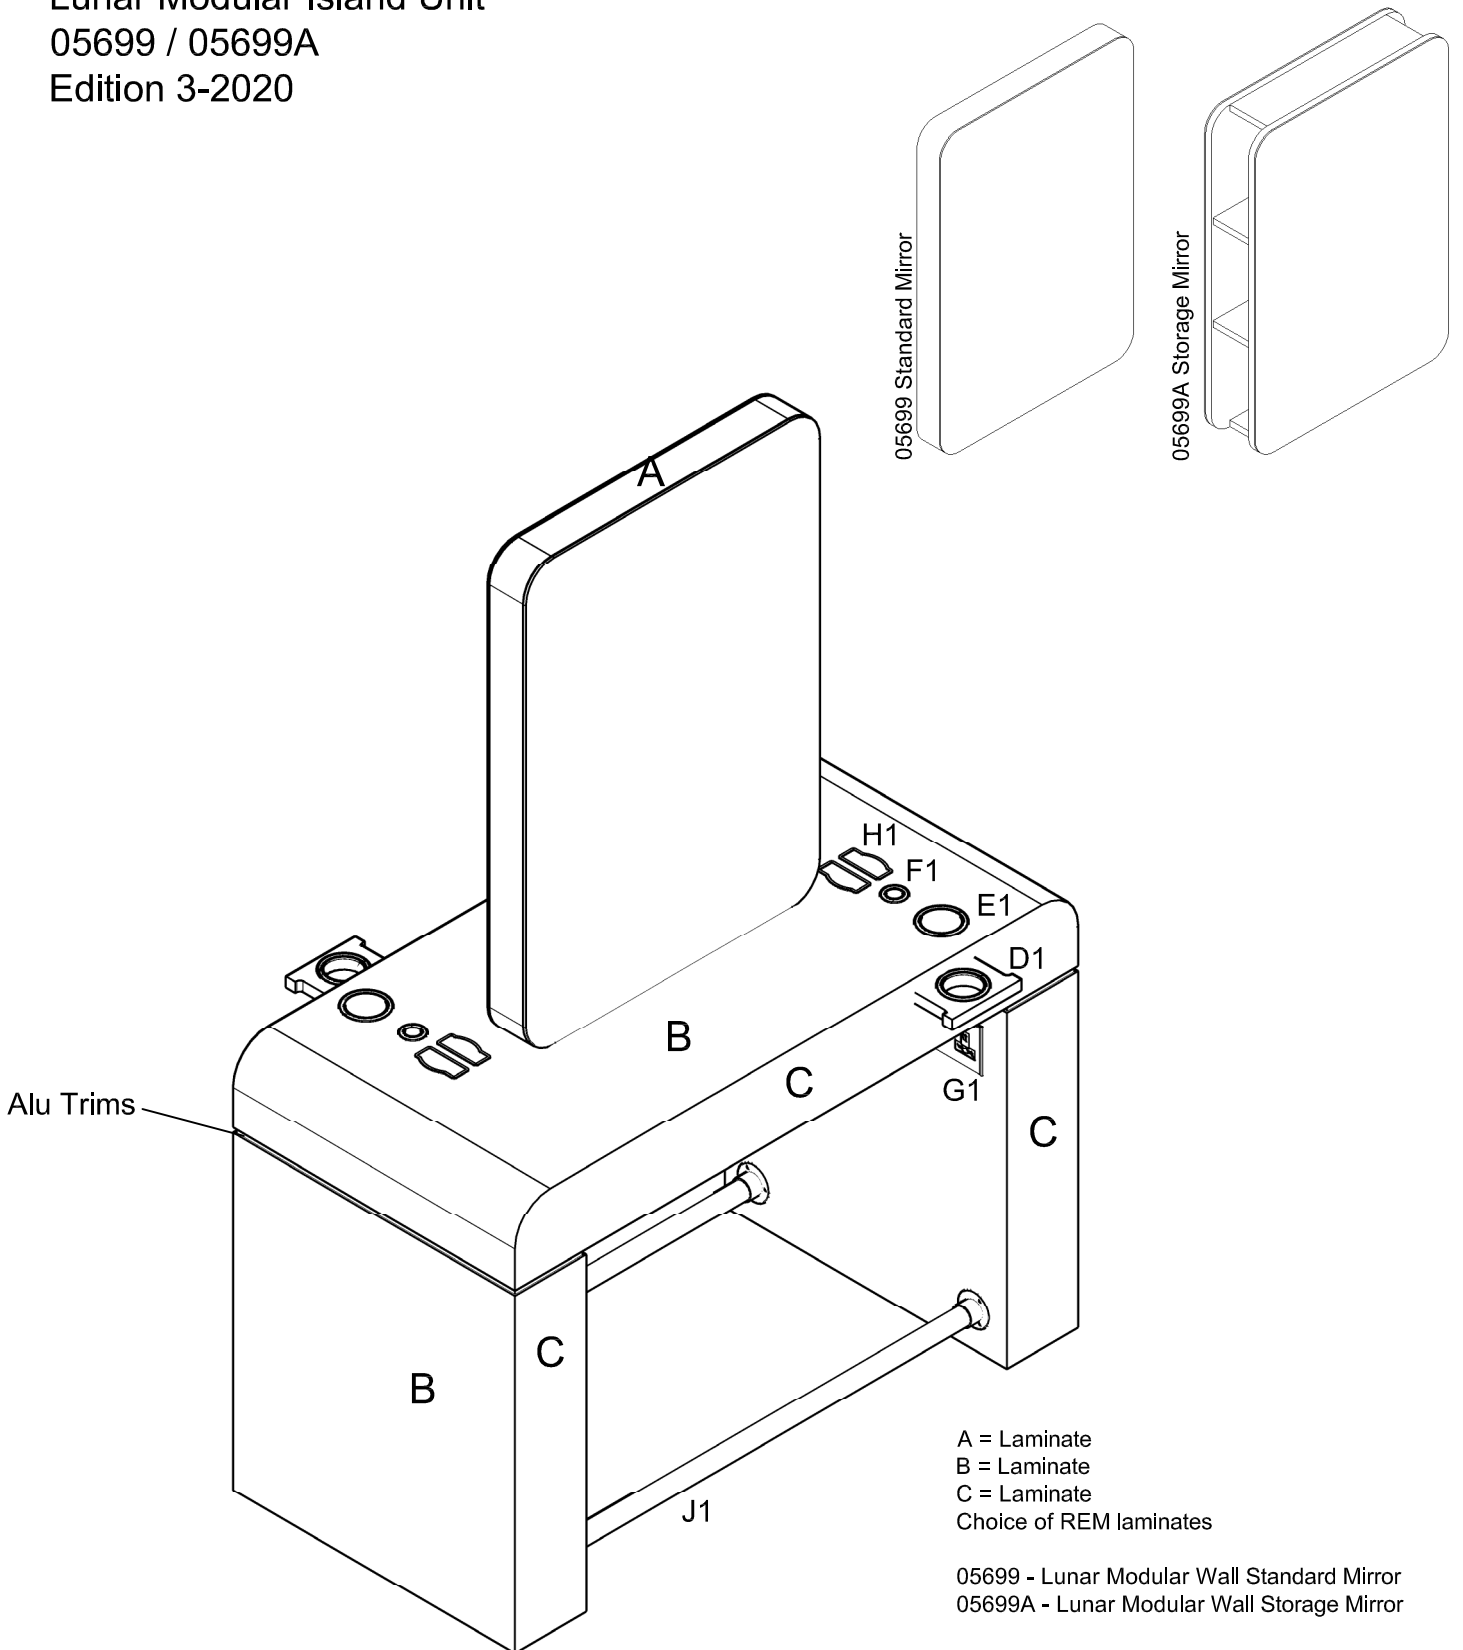

Lunar Modular Island Unit
05699 / 05699A
Edition 3-2020

A = Laminate
B = Laminate
C = Laminate
Choice of REM laminates

05699 - Lunar Modular Wall Standard Mirror
05699A - Lunar Modular Wall Storage Mirror

Optional extras must be clearly detailed at time of order:

D1 - Integral Holster RHS (05668)

or

E1 - Large Holster RHS (05823)

F1 - Small Holster RHS (05812)

G1 - Leg Socket Chrome (05852)

J1 - Footrest (05664)

H1 - Polycarbonate Straightener Holster (05811)