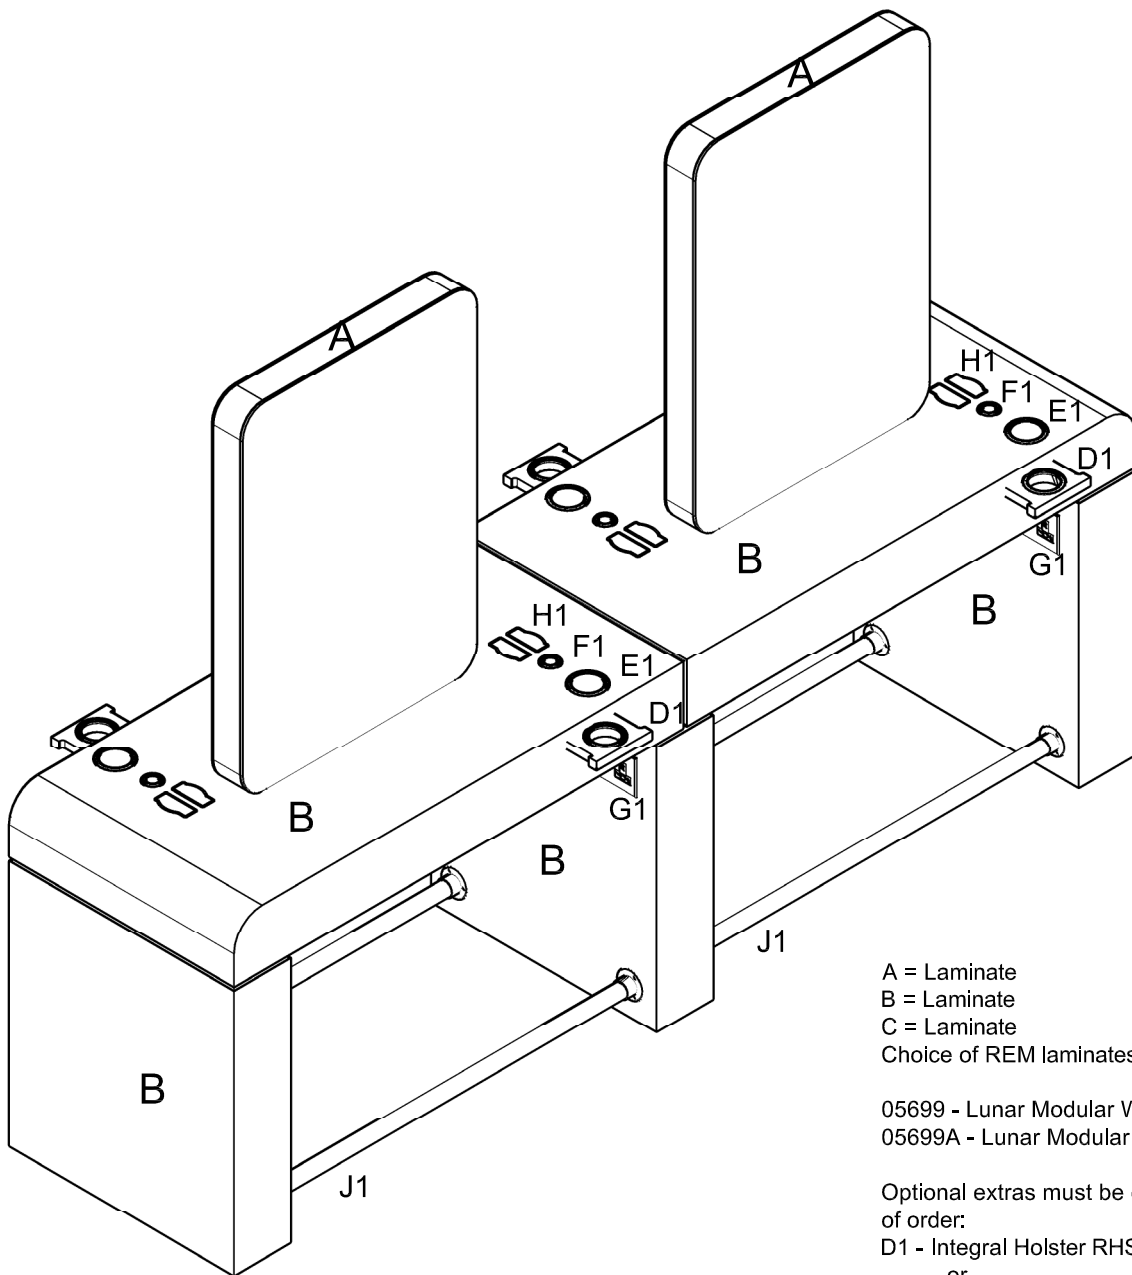

Lunar Modular Island Unit
05699 / 05699A x 2
Edition 3-2020

A = Laminate
B = Laminate
C = Laminate
Choice of REM laminates

05699 - Lunar Modular Wall Standard Mirror
05699A - Lunar Modular Wall Storage Mirror

Optional extras must be clearly detailed at time of order:

D1 - Integral Holster RHS (05668)

or

E1 - Large Holster RHS (05823)

F1 - Small Holster RHS (05812)

G1 - Leg Socket Chrome (05852)

J1 - Footrest (05664)

H1 - Polycarbonate Straightener Holster (05811)