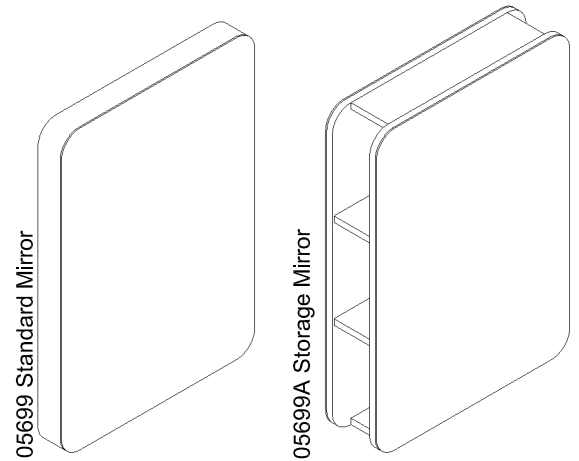

Lunar Modular Island Unit
05699 / 05699A x 2
Edition 3-2020

A = Laminate
B = Laminate
C = Laminate
Choice of REM laminates

05699 - Lunar Modular Wall Standard Mirror
05699A - Lunar Modular Wall Storage Mirror

Optional extras must be clearly detailed at time of order:

D1 - Integral Holster RHS (05668)

or

E1 - Large Holster RHS (05823)

F1 - Small Holster RHS (05812)

G1 - Leg Socket Chrome (05852)

J1 - Footrest (05664)